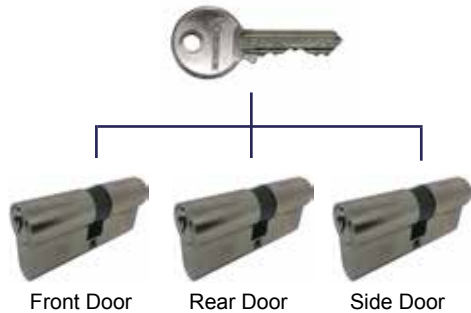

Locking Options

Standard Cylinders

Cylinders offer varying levels of security. Our 6-pin anti-drill/pick cylinder is one of the UK's biggest selling products and features protection to deter most amateur intruders.

Ingenious Multi-Point Door Lock*

The Ingenious multi-point door lock features 4 opposing 'pincer' action hook sets, a centre hook deadbolt and a sprung latch. Manufactured from stainless steel, its construction is thoroughly tested to last a lifetime.