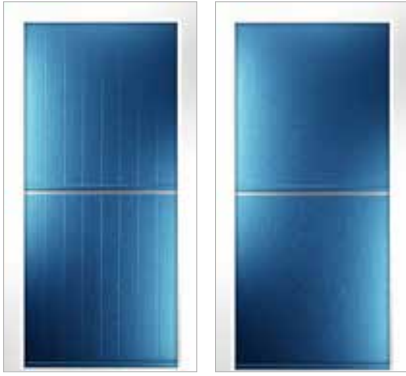

Stable Doors

Cottage Stable

Flush Stable

The Ultimate Collection composite door allows you to open the top section of the door to bring light into your home while keeping total security at the bottom. Choose either a Cottage or Flush door style as a solid door or include one of the three glass designs and glazing range from the Cottage Style.

Clear and textured glass options (page 11), are also available.