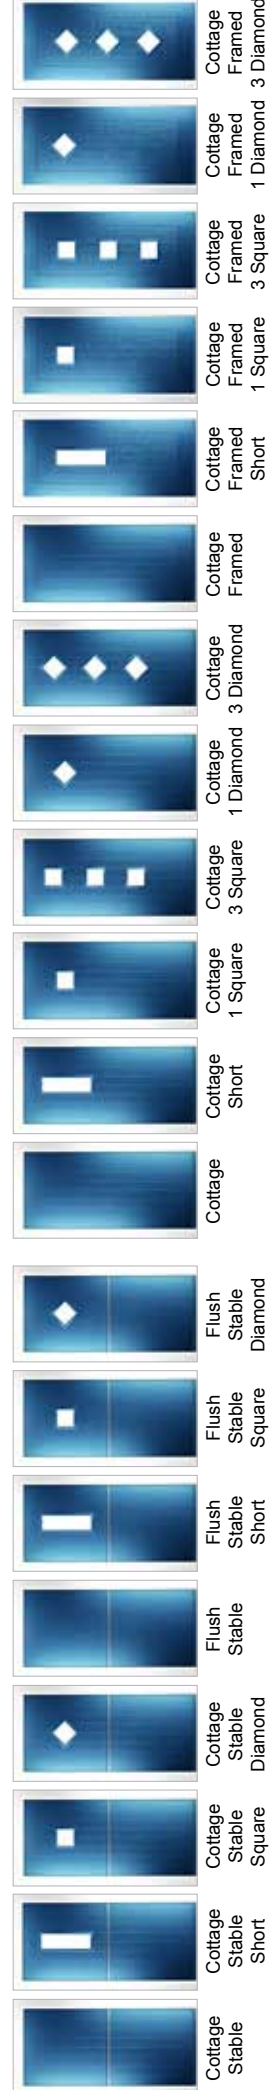

Door Styles

Images are for illustrative purposes only

Page 12 Page 13

Pages 14-15

Page 16

Page 17

Page 18

Page 19

Page 20

Page 21

Pages 22-23

Pages 22-23

Page 24

Page 25

Page 26

Frame Options

The woodgrain effect is achieved with a special foil and is available in a variety of finishes, all of which can have the finish to both inside and outside or just to the outside. Finishes include: White PVCu (no foil), Rosewood, Golden Oak, Black, Anthracite Grey, Cream and White woodgrain.