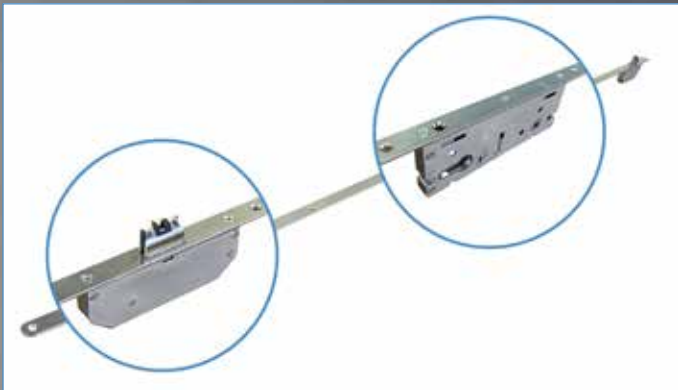

Ingenious Locks & Hardware

Autolock

The Ingenious 'Autolock' option is an exceptional new development in lock design. Designed with the user in mind, it is immensely strong and so easy to use you don't even have to think about it!

Simply shutting a door with Autolock engages each latch firmly into place, no required lever lifting to engage the locking mechanism.