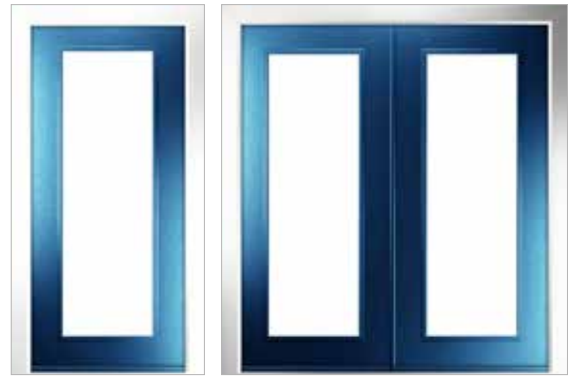

Full Glazed

Double Doors
(example in Full Glazed)

All Ultimate Collection Full Glazed Doors have the option for clear glass or from a choice of 15 carefully selected textured glass options. See page 11 for more details.