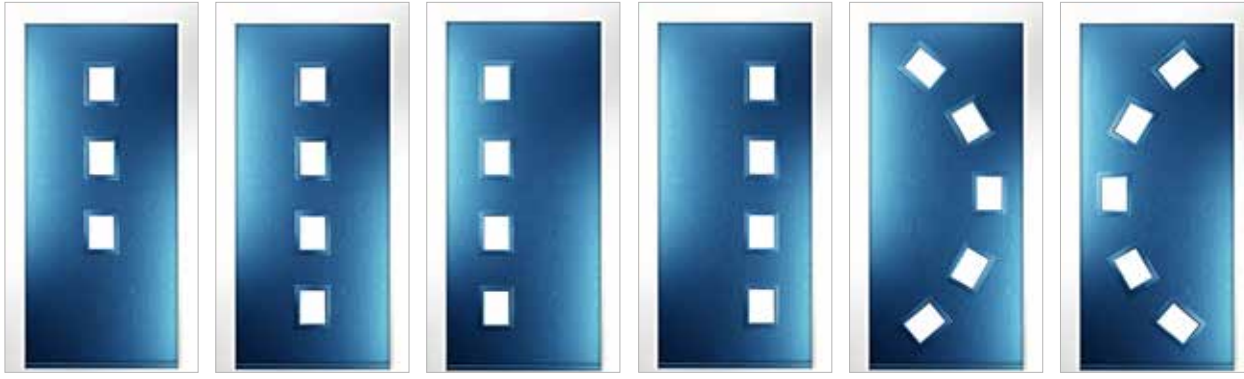

Colour: **Silk Grey**
Glass: **Polaris - Short**

Colour: **Rosewood**
Glass: **Cameo - Short**

Colour: **Blue Lilac**
Glass: **Tate - 3 Square**

Top

3 Top

4 Top

4 Top
Left

4 Top
Right

5 Top
Round Left

5 Top
Round Right

The Ultimate Collection 3, 4 and 5 Top Round designs are the ultimate in contemporary door styling. Creative yet beautiful. In-line and offset bar handles including Auto Lock and Escutcheon are dependent upon the door width. See pages 6 - 9 for door locking options.